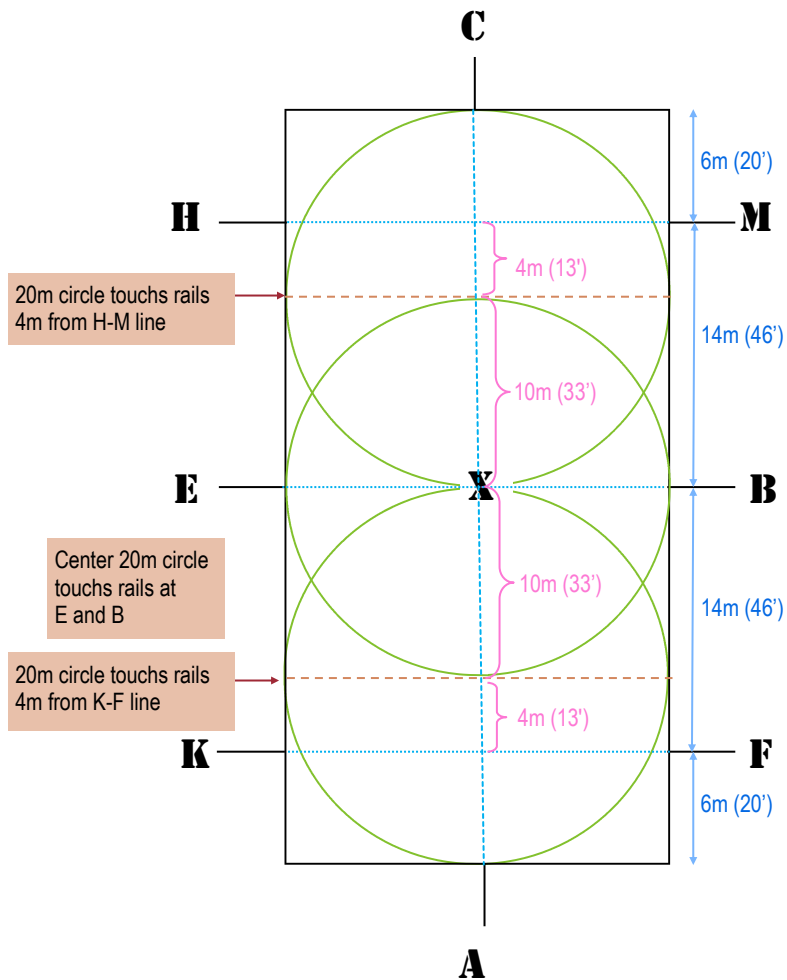

**Heart Mountain Dressage Club**  
**Dressage Schooling Shows**  
**Arena Diagrams**

**Small Arena**  
**20m (65 1/2') x 40m (131')**  
 For USDF Intro Tests A,B,C  
 Western Dressage Intro Tests  
 Cavaletti Tests

**Standard Arena**  
**20m (65 1/2') x 60m (197')**  
 For USEF Training—Fourth Level Tests  
 Western Dressage Basic—Level 2  
 Prix Caprilli Test 1