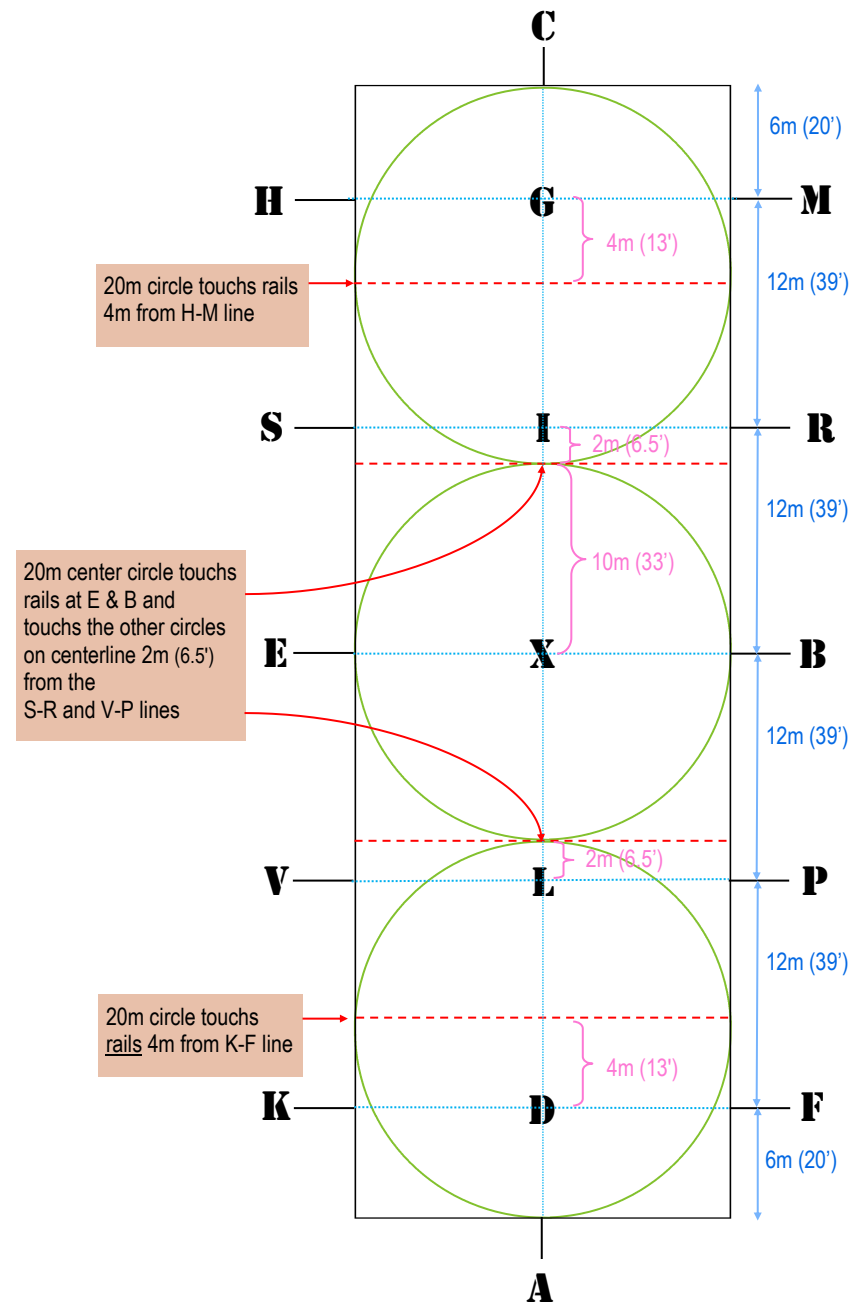

**Heart Mountain Dressage Club**  
**Dressage Schooling Shows**  
**Arena Diagrams**

**Small Arena**  
**20m (65 1/2') x 40m (131')**  
 For USDF Intro Tests A,B,C  
 Western Dressage Intro Tests  
 Cavaletti Tests

**Standard Arena**  
**20m (65 1/2') x 60m (197')**  
 For USEF Training—Fourth Level Tests  
 Western Dressage Basic—Level 2  
 Prix Caprilli Test 1